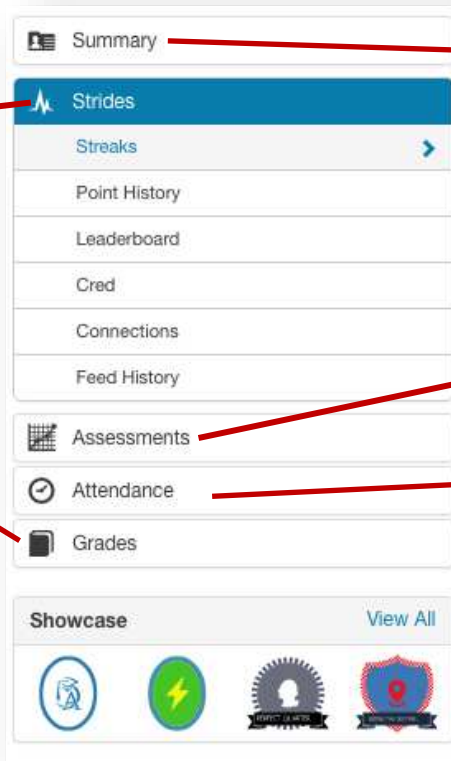

ATLAS – Student Portal Overview

Logging into the Student Portal

Login to the ATLAS Student Portal @ <https://students.fresnou.org/Home/>

with your FUSD user name (does not require the @fresnou.org) and password.

What will I see?

Strides

- Earn points and badges for attendance, visiting your portal, grades and more!
- Keep up with your friends' points by making Connections!

Grades View

- Current Grades and Gradebook Assessments and Scores (If Weighting exists, it will be displayed)
- Historical Grades – Grades recorded for previous Quarters or Semesters.
- Progress Towards Graduation (Grades 8-12) – Displays progress of high school credits.

Summary View

- Emergency Contact w/phone numbers & student address.
- Current Schedule.
- Current Attendance for the last 45 days.
- Grade Point Average History

Assessments View

- District & State test results